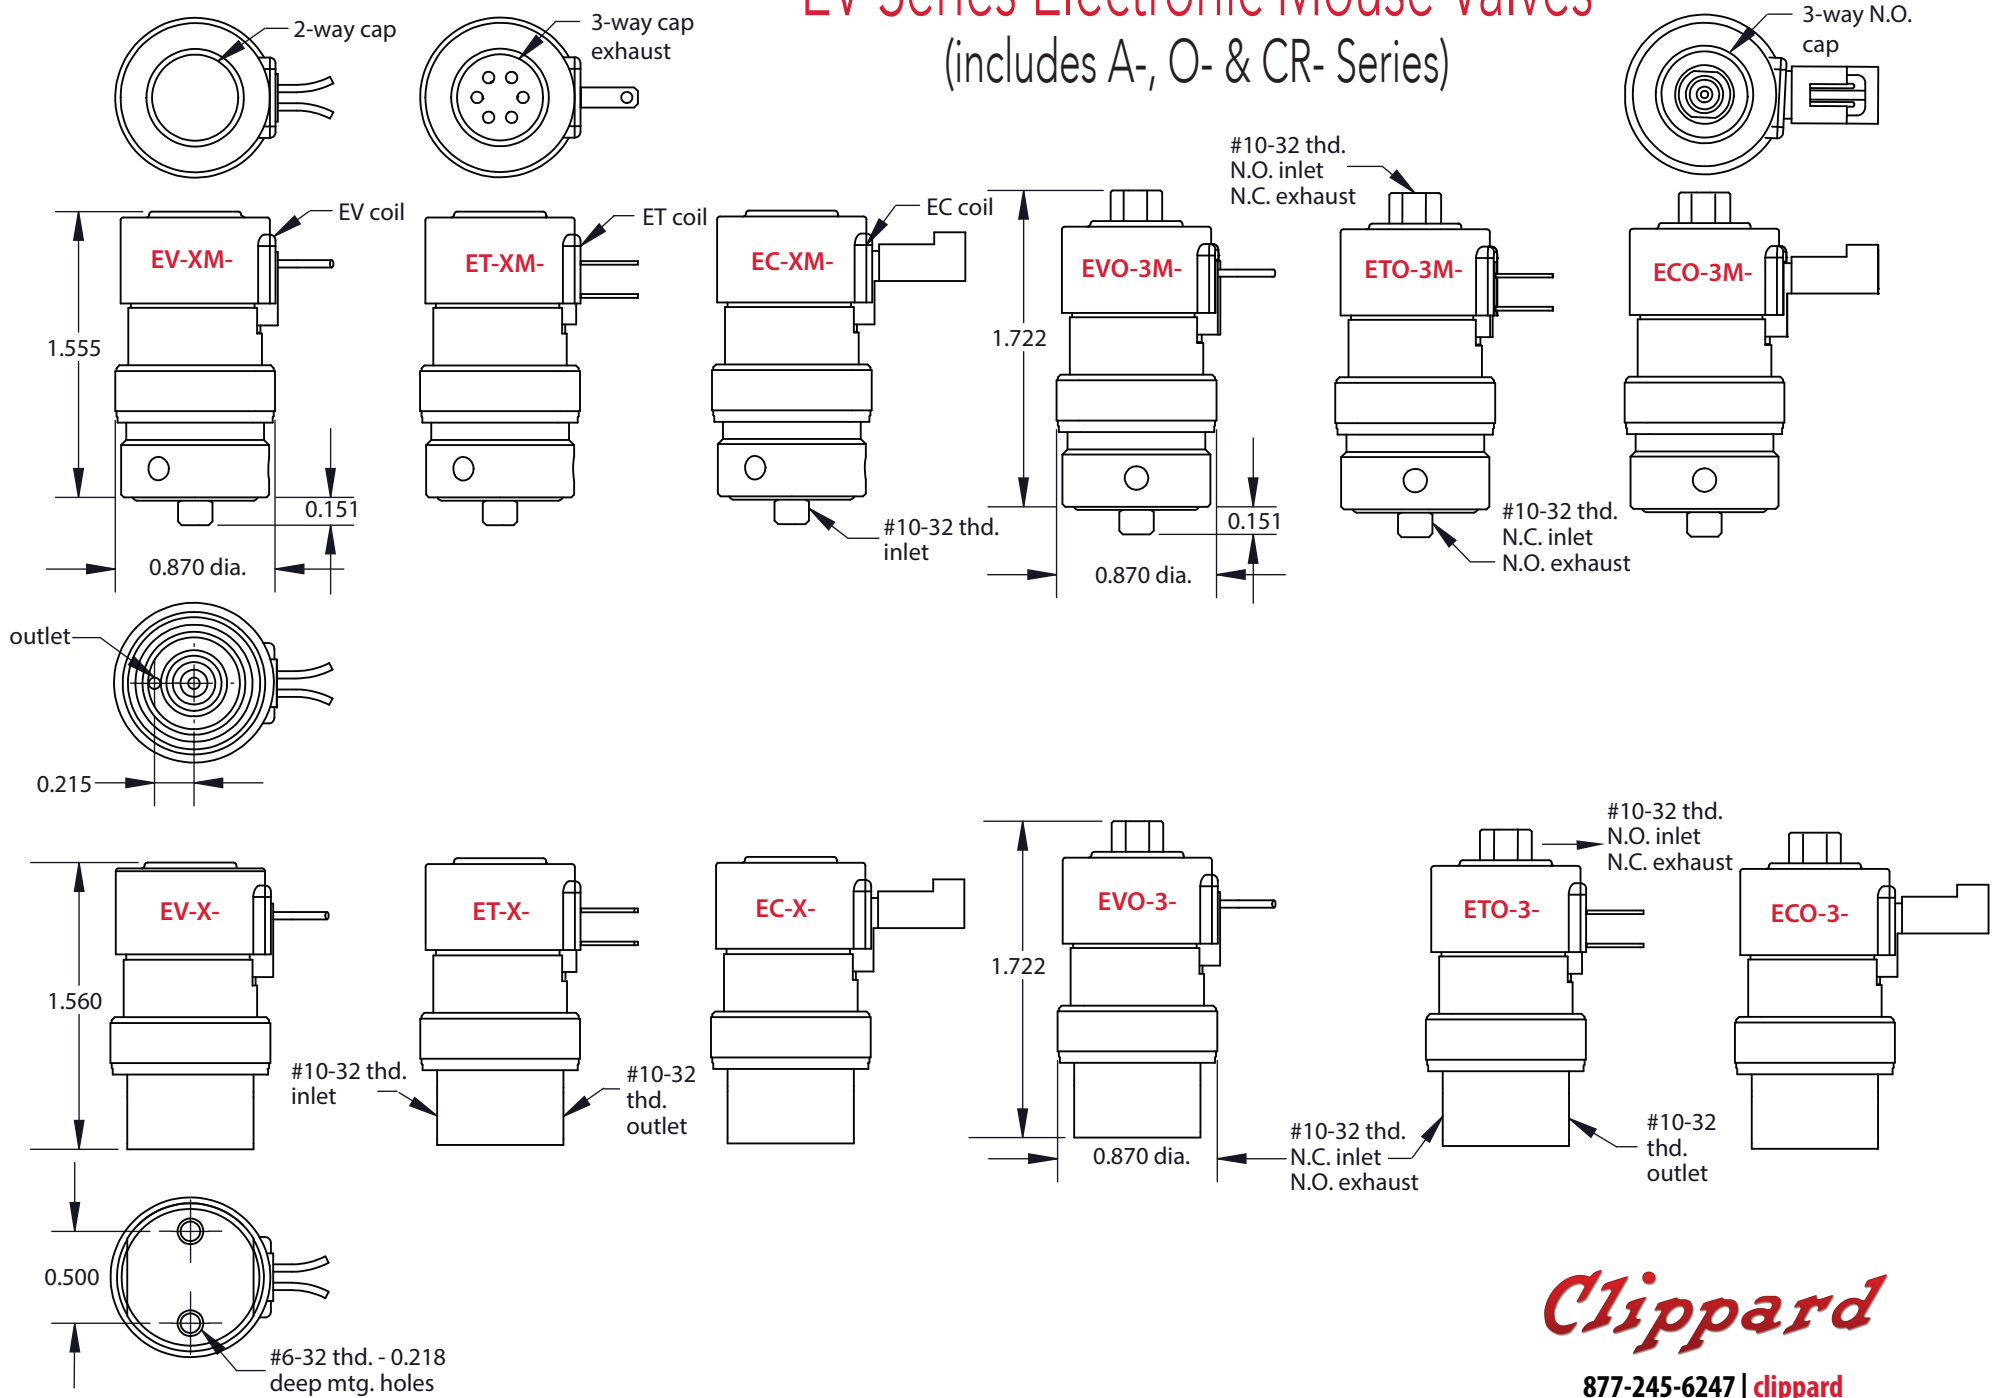

EV Series Electronic Mouse Valves

(includes A-, O- & CR- Series)

Clippard

877-245-6247 | clippard